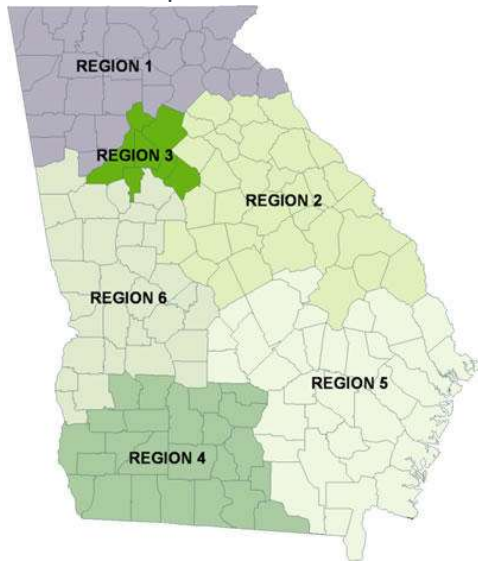

Find Your DBHDD Region#

Use this map or the list of counties below to determine your regional field office.

Region 1 Field Office serves the following 31 counties in North Georgia:

Banks, Bartow, Catoosa, Chattooga, Cherokee, Cobb, Dade, Dawson, Douglas, Fanin, Floyd, Forsyth, Franklin, Gilmer, Gordon, Habersham, Hall, Haralson, Hart, Lumpkin, Murray, Paulding, Pickens, Polk, Rabun, Stephens, Towns, Union, Walker, White, and Whitfield.

Region 2 Field Office serves the following 33 counties in East Central Georgia:

Baldwin, Barrow, Bibb, Burke, Clarke, Columbia, Elbert, Emanuel, Glascock, Greene, Hancock, Jackson, Jasper, Jefferson, Jenkins, Jones, Lincoln, Madison, McDuffie, Monroe, Morgan, Oconee, Oglethorpe, Putnam, Richmond, Screven, Taliaferro, Twiggs, Walton, Warren, Washington, Wilkes, and Wilkinson.

Region 3 Field Office serves the following 6 counties surrounding Metro Atlanta:

Clayton, DeKalb, Fulton, Gwinnett, Newton and Rockdale.

Region 4 Field Office serves the following 24 counties in Southwestern Georgia:

Baker, Ben Hill, Berrien, Brooks, Calhoun, Colquitt, Cook, Decatur, Dougherty, Early, Echols, Grady, Irwin, Lanier, Lee, Lowndes, Miller, Mitchell, Seminole, Terrell, Thomas, Tift, Turner, and Worth.

Region 5 Field Office serves the following 34 counties in Southeastern Georgia: